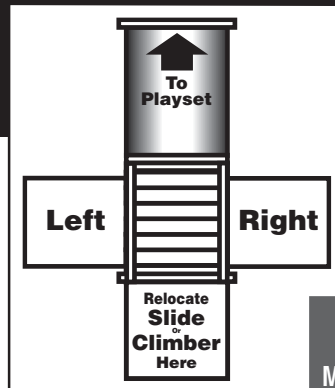

Adventure Tunnel Compatibility

Attach the Adventure Tunnel to your existing PlayStar playset which may require modifications.

Place on level ground.

Playset Modifications See Page

BUILD IT YOURSELF

Build It Yourself

READY TO ASSEMBLE

Ready To Assemble

Playset	Design Option	To Place Tunnel - Move	Activity Options	See Page
Trainer™	Gold	Climbing Steps	Right	43
	Silver	Slide	Left	43
	Bronze	Vertical Climber	Right	44
	Starter	Vertical Climber	Right	44
Contender™	Gold	Climbing Steps	N/A	44
	Silver	Climbing Wall	Left	45
	Bronze	Slide	Left or Right	45
	Starter	Slide	Left or Right	45
Legacy™	Gold	Climbing Steps	N/A	46
	Silver	Climbing Wall	Right	46
	Bronze	Climbing Steps	Right	47
	Starter	Vertical Climber	Right	47
SuperStar™	Gold	Scoop Wave Slide	Left	48
		Climbing Wall	Right	48
	Silver	Scoop Wave Slide	Left	49
		Giant Scoop Wave Slide	Left	50
	Bronze	Climbing Wall	Right	49
		Climbing Steps	Left	50
	Scoop Wave Slide	Left or Right	50	
VARSITY®	Gold	(As Shown)	Left or Right	
	Silver	(As Shown)	Left or Right	
	Bronze	N/A	N/A	
	Starter	N/A	N/A	
ALLPRO®	Gold	(As Shown)	Left	51
	Silver	Rock Wall	Left	51
	Bronze	(As Shown)	Left	51
	Starter	Rock Wall	Left	51
GRANDSLAM®	Gold	(As Shown)	Right	51
	Silver	Rock Wall	Right	51
	Bronze	(As Shown)	Right	51
	Starter	Rock Wall	Right	51
GREAT ESCAPE®	All Design Options	Wood Rock Wall	Left	51

Extend Safety Zone and shock-absorbing material a minimum of six feet in all directions from the perimeter of the Adventure Tunnel, Rock Walls, Slides, and Climbers.

For other PlayStar Playsets not listed, Call Toll Free at 1-888-752-9782